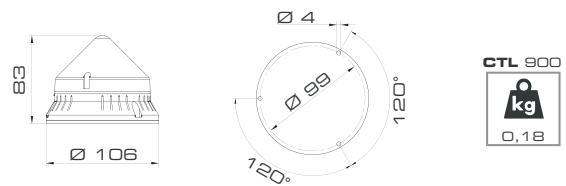

DRAWINGS, DIMENSIONS AND WEIGHTS