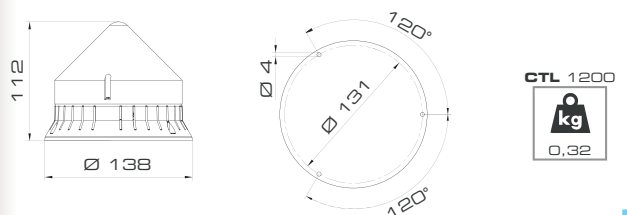

DRAWINGS, DIMENSIONS AND WEIGHTS