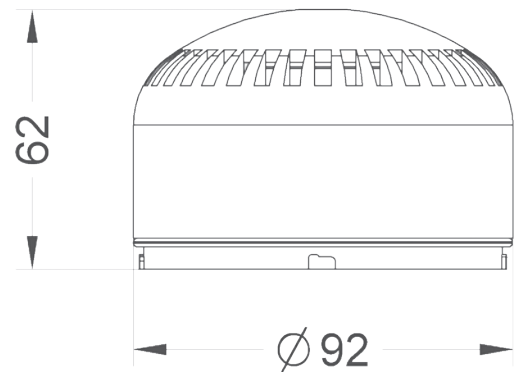

CONFIGURE ME!
WWW.SIRENA.IT

SIRENA S.p.A.

Electronic siren

SIRE-E 12/24 DCAC

- Multi-function device:** 2 separate functions (warning, alarm) controllable independently via separate electric contacts
- High sound performances:**
 - **First level alarm:** a powerful up to 105 dB max. electronic sound ideal for alerting an imminent danger or a serious change in operational circumstances [sound selectable via dip-switch "A" out of 32 sounds]
 - **Second level alarm:** a powerful up to 105 dB max. electronic sound, ideal for alerting an imminent danger or permanent change of operational circumstances [sound selectable via dip switch "B" out of 32 sounds]
- Sound volume control:** min. 65 dB approx
- Multi-tone:** double face electronic circuit, 64 sounds available, from fire alarm to civil tones, selectable via DIP-SWITCH
- Mechanical sound transducer** with aluminium membrane, protected against water ingress by a expanded gasket.
- Base-dome gasket:** O-RING VITON 75 SHORE A
- Sound diffuser in polycarbonate MAKROLON (RAL 7001)**
- Multi-tension bases:** 12/24V DCAC and 90/240V AC
- Three bases available:** SHALLOW, DEEP, WALL
- IP 65:** also excellent for outdoor applications
- Interface:** removable 4-way terminal block, max. cable dimensions: 2,5 mm
- "real-Time" technology:** allows the sound to be changed via dip switch without powering off the device
- Snap-on fixing:** easy and safe installation procedures

	with LT base		with HT base	
V_{DC}	12÷24		-	
V_{AC}	12÷24		90÷240	
mA	215	250	60	35
dB(A)1m	102	105	100	100
IP₆₅	On ∞		°C -30 +50	
64	PC		self-extinguishing	

kg 0,18

CODES 90360

Box Size 92x92x65 mm | **Box weight:** Kg 0,25