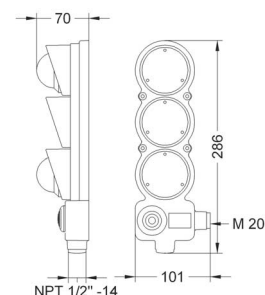

Kg. 0,52

Semafori industriali a led

Industrial led traffic lights

V 12 -24 -48 -110 -240 (±10%)			50/60 Hz	IP 65	
°C -30 +50	On		1 2 3 4 5 6	PC	autoestinguente self-extinguishing

Luce fissa (opzione luce lampeggiante a richiesta)
Continuous light (flashing light option available on request)