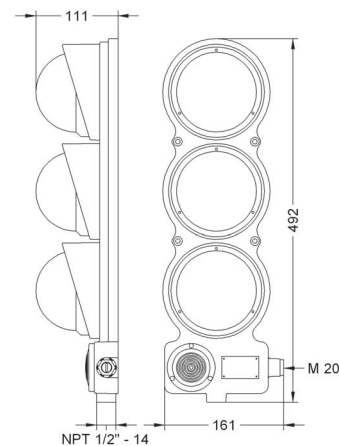

Kg. 1,05

Altri colori disponibili a richiesta. Versioni speciali luce lampeggiante a richiesta.
I dati di assorbimento si riferiscono ad una sola sezione luminosa.
Other colours available on request. Special flashing light versions on request.
The power consumption data refers to one light source only.