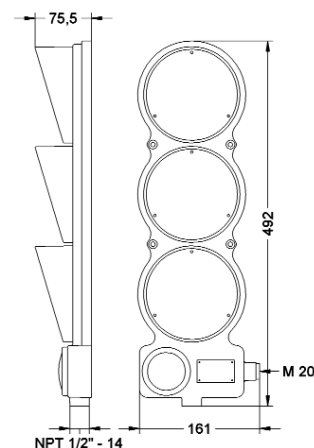

Kg. 1,25

Altri colori disponibili a richiesta. I dati di assorbimento si riferiscono ad una sola sezione luminosa.
Other colours available on request. The power consumption data refers to one light source only.