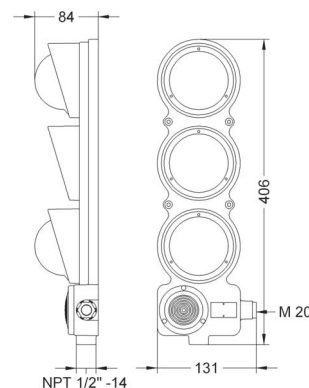

Kg. 0,74

Semafori industriali a led

Industrial led traffic lights

V 12 24 48 110 240 (±10%)			50/60 Hz	IP 65	
°C -30 +50	On		1 2 3 4 5 6 PC autoestinguente self-extinguishing		

Luce fissa (opzione luce lampeggiante a richiesta)
Continuous light (flashing light option available on request)