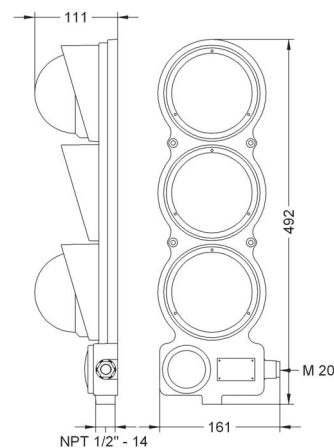

 BA 15d 25W LR BA 15d 25W	V ☐	12	24	48	110	240
	V ~					
	A	2.1	1.1	0.52	0.22	0.10
	Cd (p)	450	500	500	50	80

SMFR12.2F3412DA	● ● ●	69505
SMFR12.2F3424DA	● ● ●	69506
SMFR12.2F3448DA	● ● ●	69507
SMFR12.2F34110DA	● ● ●	69508
SMFR12.2F34240DA	● ● ●	69509