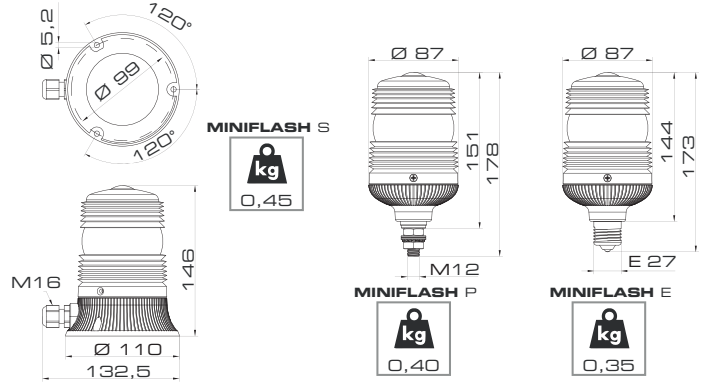

WALL BASE

MINIFLASH STEADY* - Steady light with incandescent bulb

BASES	■		■		■		■		■		■	
	GY	BK	GY	BK	GY	BK	GY	BK	GY	BK	GY	BK
S 12/240V ACDC	89111	89121	89112	89122	89113	89123	89114	89124	89115	89125	89116	89126
P 12/240V ACDC	89131	89141	89132	89142	89133	89143	89134	89144	89135	89145	89136	89146
E 12/240V ACDC	89151	89161	89152	89162	89153	89163	89154	89164	89155	89165	89156	89166

*Supplied without bulb

MINIFLASH STEADY/FLASHING* - Steady/flushing light with incandescent bulb

BASES	■		■		■		■		■		■	
	GY	BK	GY	BK	GY	BK	GY	BK	GY	BK	GY	BK
S 12/48V DC	89171	89191	89172	89192	89173	89193	89174	89194	89175	89195	89176	89196
24/240V AC	89181	89201	89182	89202	89183	89203	89184	89204	89185	89205	89186	89206
P 12/48V DC	89211	89231	89212	89232	89213	89233	89214	89234	89215	89235	89216	89236
24/240V AC	89221	89241	89222	89242	89223	89243	89224	89244	89225	89245	89226	89246
E 12/48V DC	89611	89691	89612	89692	89613	89693	89614	89694	89615	89695	89616	89696
24/240V AC	89251	89261	89252	89262	89253	89263	89254	89264	89255	89265	89256	89266

*Supplied without bulb

MINIFLASH LED - LED steady/flushing light

BASES	■		■		■		■		■		■	
	GY	BK	GY	BK	GY	BK	GY	BK	GY	BK	GY	BK
S 24V ACDC	65211	68641	65212	68642	65213	68643	65214	68644	65215	68645	65216	68646
48V ACDC	65221	68651	65222	68652	65223	68653	65224	68654	65225	68655	65226	68656
110V AC	65231	68661	65232	68662	65233	68663	65234	68664	65235	68665	65236	68666
240V AC	65241	68671	65242	68672	65243	68673	65244	68674	65245	68675	65246	68676
P 24V ACDC	65251	68681	65252	68682	65253	68683	65254	68684	65255	68685	65256	68686
48V ACDC	65261	68691	65262	68692	65263	68693	65264	68694	65265	68695	65266	68696
110V DC	65271	68701	65272	68702	65273	68703	65274	68704	65275	68705	65276	68706
240V AC	65281	68711	65282	68712	65283	68713	65284	68714	65285	68715	65286	68716
E 24V ACDC	65291	68721	65292	68722	65293	68723	65294	68724	65295	68725	65296	68726
48V ACDC	65301	68731	65302	68732	65303	68733	65304	68734	65305	68735	65306	68736
110V DC	65311	68741	65312	68742	65313	68743	65314	68744	65315	68745	65316	68746
240V AC	65321	68751	65322	68752	65323	68753	65324	68754	65325	68755	65326	68756

MINIFLASH X* - Flashing light with Xenon discharge tube

BASES	■		■		■		■		■		■	
	GY	BK	GY	BK	GY	BK	GY	BK	GY	BK	GY	BK
S 12/24V ACDC	63753	21500	63754	21501	63755	21502	63756	21503	63757	21504	63758	21505
110V AC	63759	80522	63760	80520	63761	80521	63762	80524	63763	80546	63764	80523
240V AC	63765	80511	63766	80510	63767	80513	63768	80514	63769	80548	63770	80512
P 12/24V ACDC	63788	21530	63789	21531	63790	21532	63791	21533	63792	21534	63793	21535
110V AC	63793	80569	63794	80571	63795	80570	63796	80577	63797	80575	63798	80572
240V AC	63799	80561	63800	80560	63801	80563	63802	80564	63803	80576	63804	80562
E 12/24V ACDC	63817	80600	63818	80596	63819	80597	63820	80609	63821	80598	63822	80602
110V AC	63821	80623	63822	80621	63823	80620	63824	80622	63825	80526	63826	80527
240V AC	63827	80611	63828	80610	63829	80613	63830	80624	63831	80626	63832	80612

*Supplied with bulb

SPARE DOMES

■	71318	■	71315	■	71316	■	71319	■	71333	■	71317

ACCESSORIES