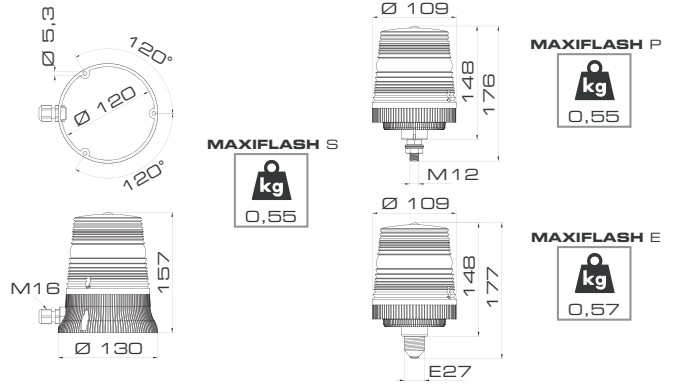

WALL BASE

SIRENA ELECTRA PART NOS

MAXIFLASH STEADY* - Steady light with incandescent bulb

BASES	GY		BK		GY		BK		GY		BK		GY		BK	
	GY	BK	GY	BK	GY	BK	GY	BK	GY	BK	GY	BK	GY	BK	GY	BK
S 12/240V ACDC	89271	89281	89272	89282	89273	89283	89274	89284	89275	89285	89276	89286	89277	89287	89278	89288
P 12/240V ACDC	89291	89301	89292	89302	89293	89303	89294	89304	89295	89305	89296	89306	89297	89307	89298	89308
E 12/240V ACDC	89311	89321	89312	89322	89313	89323	89314	89324	89315	89325	89316	89326	89317	89327	89318	89328

*Supplied without bulb

MAXIFLASH STEADY/FLASHING* - Steady/flashing light with incandescent bulb

BASES	GY		BK		GY		BK		GY		BK		GY		BK	
	GY	BK	GY	BK	GY	BK	GY	BK	GY	BK	GY	BK	GY	BK	GY	BK
S 12/48V DC	89331	89351	89332	89352	89333	89353	89334	89354	89335	89355	89336	89356	89337	89357	89338	89358
24/240V AC	89341	89361	89342	89362	89343	89363	89344	89364	89345	89365	89346	89366	89347	89367	89348	89368
P 12/48V DC	89371	89391	89372	89392	89373	89393	89374	89394	89375	89395	89376	89396	89377	89397	89378	89398
24/240V AC	89381	89401	89382	89402	89383	89403	89384	89404	89385	89405	89386	89406	89387	89407	89388	89408
E 12/48V DC	89621	89681	89622	89682	89623	89683	89624	89684	89625	89685	89626	89686	89627	89687	89628	89688
24/240V AC	89411	89421	89412	89422	89413	89423	89414	89424	89415	89425	89416	89426	89417	89427	89418	89428

*Supplied without bulb

MAXIFLASH X* - Flashing light with Xenon discharge tube

BASES	GY		BK		GY		BK		GY		BK		GY		BK	
	GY	BK	GY	BK	GY	BK	GY	BK	GY	BK	GY	BK	GY	BK	GY	BK
S 12/24V ACDC	63865	21668	63866	21669	63867	21670	63868	21671	63869	21672	63870	21673	63871	21674	63872	21675
110V AC	63871	84030	63872	84026	63873	84029	63874	84056	63875	84055	63876	84028	63877	84037	63878	84036
240V AC	63877	84037	63878	84036	63879	84039	63880	84038	63881	84062	63882	84040	63883	84039	63884	84038
P 12/24V ACDC	63917	21698	63922	21699	63918	21700	63919	21701	63920	21702	63921	21703	63922	21698	63923	21699
110V AC	63923	84229	63924	84225	63925	84221	63926	84246	63927	84228	63928	84227	63929	84236	63930	84235
240V AC	63929	84236	63930	84235	63931	84238	63932	84239	63933	84250	63934	84237	63935	84236	63936	84235
E 12/24V ACDC	89661	84281	89662	84282	89663	84283	89664	84284	89665	84285	89666	84286	89667	84318	89668	84325
110V AC	63965	84318	63966	84325	63967	84328	63968	84327	63969	84319	63970	84320	63971	84338	63972	84337
240V AC	63969	84336	63970	84335	63971	84338	63972	84337	63973	84350	63974	84339	63975	84338	63976	84337

*Supplied with bulb

SPARE DOMES

71321	71320	71323	71324	71334	71322

ACCESSORIES

	GY	BK
WALL BASE	72692	71872