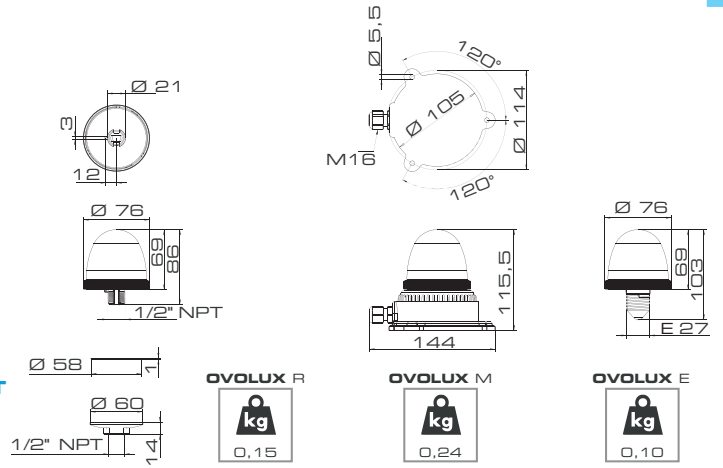

DRAWINGS, DIMENSIONS AND WEIGHTS

OVOLUX STEADY* - Steady light with incandescent bulb

BASES	■		■		■		■		■		■	
	GY	BK	GY	BK	GY	BK	GY	BK	GY	BK	GY	BK
R 12/240V ACDC	30011	30021	30012	30022	30013	30023	30014	30024	30015	30025	30016	30026
M 12/240V ACDC	30031	30041	30032	30042	30033	30043	30034	30044	30035	30045	30036	30046
E 12/240V ACDC	31331	31341	31332	31342	31333	31343	31334	31344	31335	31345	31336	31346

*Supplied without bulb

OVOLUX FLASHING* - Flashing light with incandescent bulb

BASES	■		■		■		■		■		■	
	GY	BK	GY	BK	GY	BK	GY	BK	GY	BK	GY	BK
R 12/48V DC	30051	30061	30052	30062	30053	30063	30054	30064	30055	30065	30056	30066
24/240V AC	30091	30101	30092	30102	30093	30103	30094	30104	30095	30105	30096	30106
M 12/48V DC	30071	30081	30072	30082	30073	30083	30074	30084	30075	30085	30076	30086
24/240V AC	30111	30121	30112	30122	30113	30123	30114	30124	30115	30125	30116	30126
E 12/48V DC	31421	31431	31422	31432	31423	31433	31424	31434	31425	31435	31426	31436
24/240V AC	31351	31361	31352	31362	31353	31363	31354	31364	31355	31365	31356	31366

*Supplied without bulb

OVOLUX LED - LED multifunctional light

BASES	■		■		■		■		■		■	
	GY	BK	GY	BK	GY	BK	GY	BK	GY	BK	GY	BK
R 12/24V ACDC	38781	39081	38782	39082	38783	39083	38784	39084	38785	39085	38786	39086
90/240V AC	38791	39091	38792	39092	38793	39093	38794	39094	38795	39095	38796	39096
M 12/24V ACDC	38801	39101	38802	39102	38803	39103	38804	39104	38805	39105	38806	39106
90/240V AC	38811	39111	38812	39112	38813	39113	38814	39114	38815	39115	38816	39116
E 12/24V ACDC	38881	39121	38882	39122	38883	39123	38884	39124	38885	39125	38886	39126
90/240V AC	38891	39131	38892	39132	38893	39133	38894	39134	38895	39135	38896	39136

OVOLUX X* - Flashing light with Xenon discharge tube

BASES	■		■		■		■		■		■	
	GY	BK	GY	BK	GY	BK	GY	BK	GY	BK	GY	BK
R 24V ACDC	30131	30141	30132	30142	30133	30143	30134	30144	30135	30145	30136	30146
110V AC	30171	30181	30172	30182	30173	30183	30174	30184	30175	30185	30176	30186
240V AC	30211	30221	30212	30222	30213	30223	30214	30224	30215	30225	30216	30226
M 24V ACDC	30151	30161	30152	30162	30153	30163	30154	30164	30155	30165	30156	30166
110V AC	30191	30201	30192	30202	30193	30203	30194	30204	30195	30205	30196	30206
240V AC	30231	30241	30232	30242	30233	30243	30234	30244	30235	30245	30236	30246
E 24V ACDC	31411	31441	31412	31442	31413	31443	31414	31444	31415	31445	31416	31446
110V AC	31371	31381	31372	31382	31373	31383	31374	31384	31375	31385	31376	31386
240V AC	31391	31401	31392	31402	31393	31403	31394	31404	31395	31405	31396	31406

*Supplied with bulb

SPARE DOMES

- 71115
- 71116
- 71117
- 71098
- 71099
- 71100

ACCESSORIES

	GY	BK		GY	BK
OVOLUX MOUNTING ADAPTER	27697	27698	DOUBLE WALL MOUNT	27763	27694
WALL MOUNT	27762	27693	EXTENDED FOOT L10	27764	27695