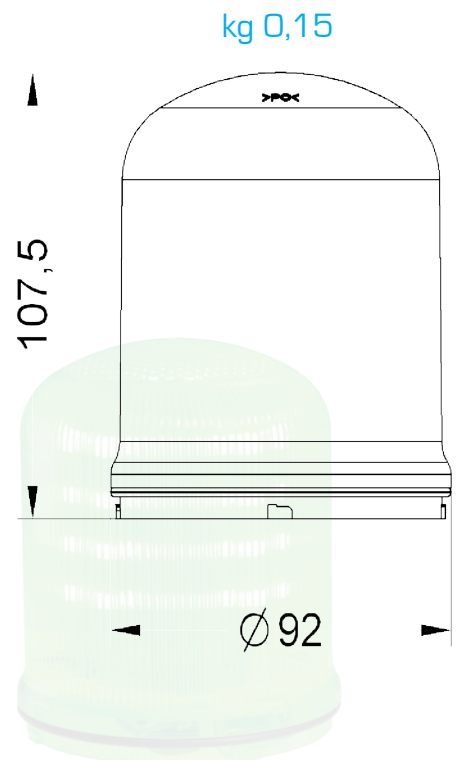

M-LINE | FLR

LED Beacon

Multi-function **LED** beacon with high level optical performances.

Developed with a multi-level technology
the device allows **THREE** separate lighting effects:

STEADY, ROTATING and FLASHING,
controllable via separate electric contacts,
ideal for numerous applications.

LED Beacon

FLR 12/24 DCAC

-  **Multi-function:** 3 separate functions (Steady, Rotating and Flashing), controllable independently via separate electric contacts
-  **High optical performances:**
 - **Steady:** a deep and rich light source ideal for attracting attention yet without disturbing
 - **Flashing:** a triple-flash (strobe effect) is the ideal solution for all applications where an immediate attention gain is mandatory
 - **Rotating:** a unique rotating effect which perfectly simulates the traditional rotating beacons yet without moving parts hence enormously enhancing product life time
-  **Four colours available:** red, amber, green and blue
-  **SMD LED technology:** better resistance to vibrations allows longer lifetime of the product (24 SMD LED soldered directly on the circuit), product life max 100.000 hours
-  **Polycarbonate dome in MAKROLON**
-  **Internal FR4 double face electronic circuit**
-  **Interface:** removable four-way terminal block, cable dimensions 2,5 mm max
-  **Multi-tension Base:** 12/24V DCAC and 90/240V AC
-  **Base-dome gasket:** O-RING VITON 75 SHORT A
-  **Three bases available:** SHALLOW, DEEP, WALL
-  **IP 65:** also excellent for outdoor use
-  **Snap-on fixing:** easy and safe installation procedures

with LT base with HT base

V 	12÷24		-	
V 	12÷24		90÷240	
mA	530	330	100	70
Flash/min.	0 / 3F: 85±10		r.p.m. 140±10	IP 65
On 	°C -30 +50		PC	self-extinguishing

CODES **90351** **90352** **90353** **90354**

Box Size 92x92x115 mm | **Box weight Kg.** 0,30